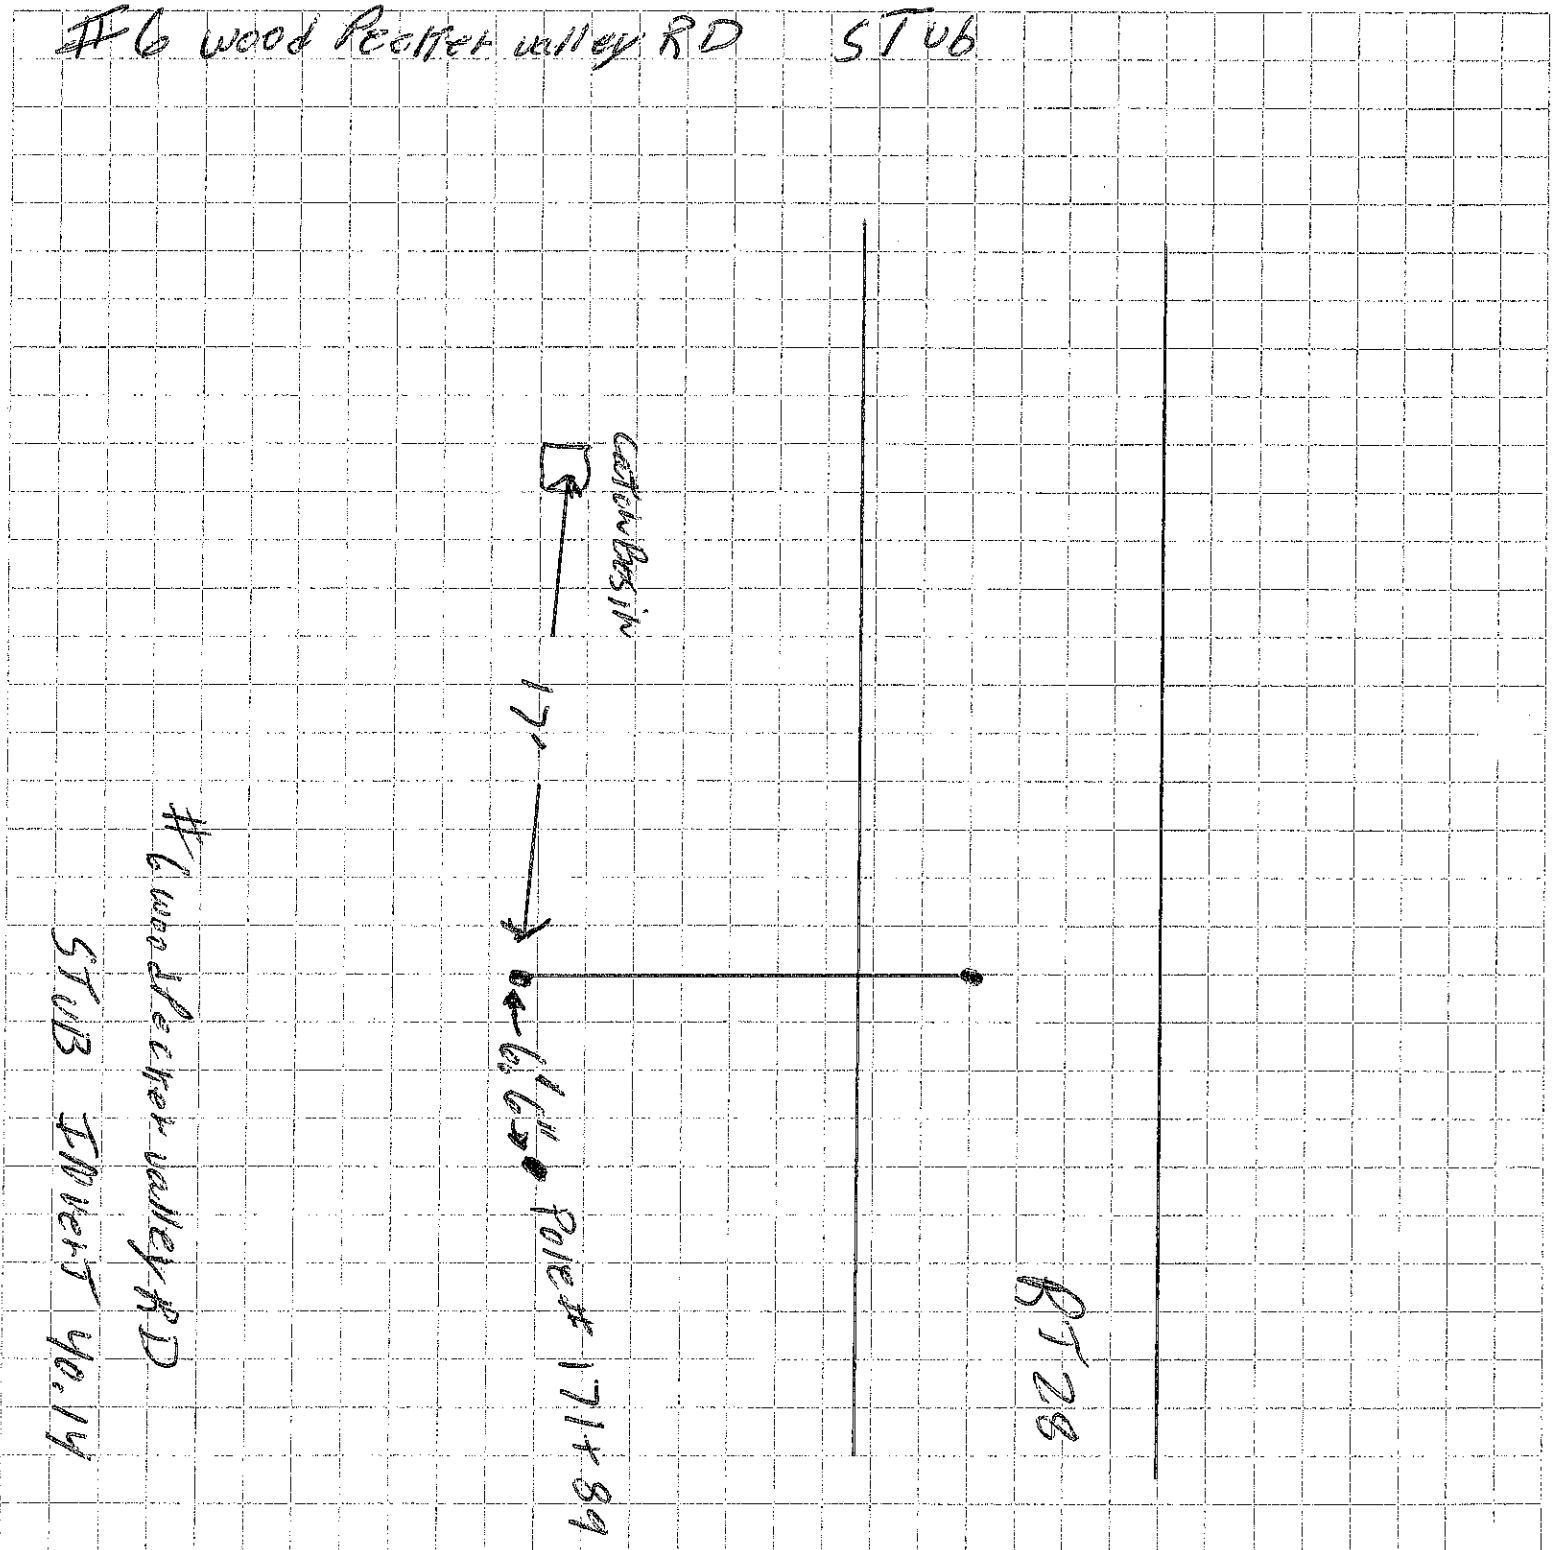

WATER • SEWER • DRAIN
24 Hour Emergency Service

www.ferguson.com

"Visit Ferguson Online"

NEWINGTON, CT
124 Costello Road
(860) 666-5634

GROTON, CT
86 Bridge Street
(860) 405-0146

BRIDGEPORT, CT
9 Island Brook Ave.
(203) 384-9402

NEW MILFORD, CT
506 Danbury Road
(860) 354-0223

CANTON, MA
2 Whitman Road
(781) 828-1350

NORTH HARWICH, MA
518 Depot Street
(508) 430-1696

WORCESTER, MA
57 Southwest Cutoff
(508) 754-2027

WATERTOWN, NY
800 Starbuck Ave.
(315) 782-3785