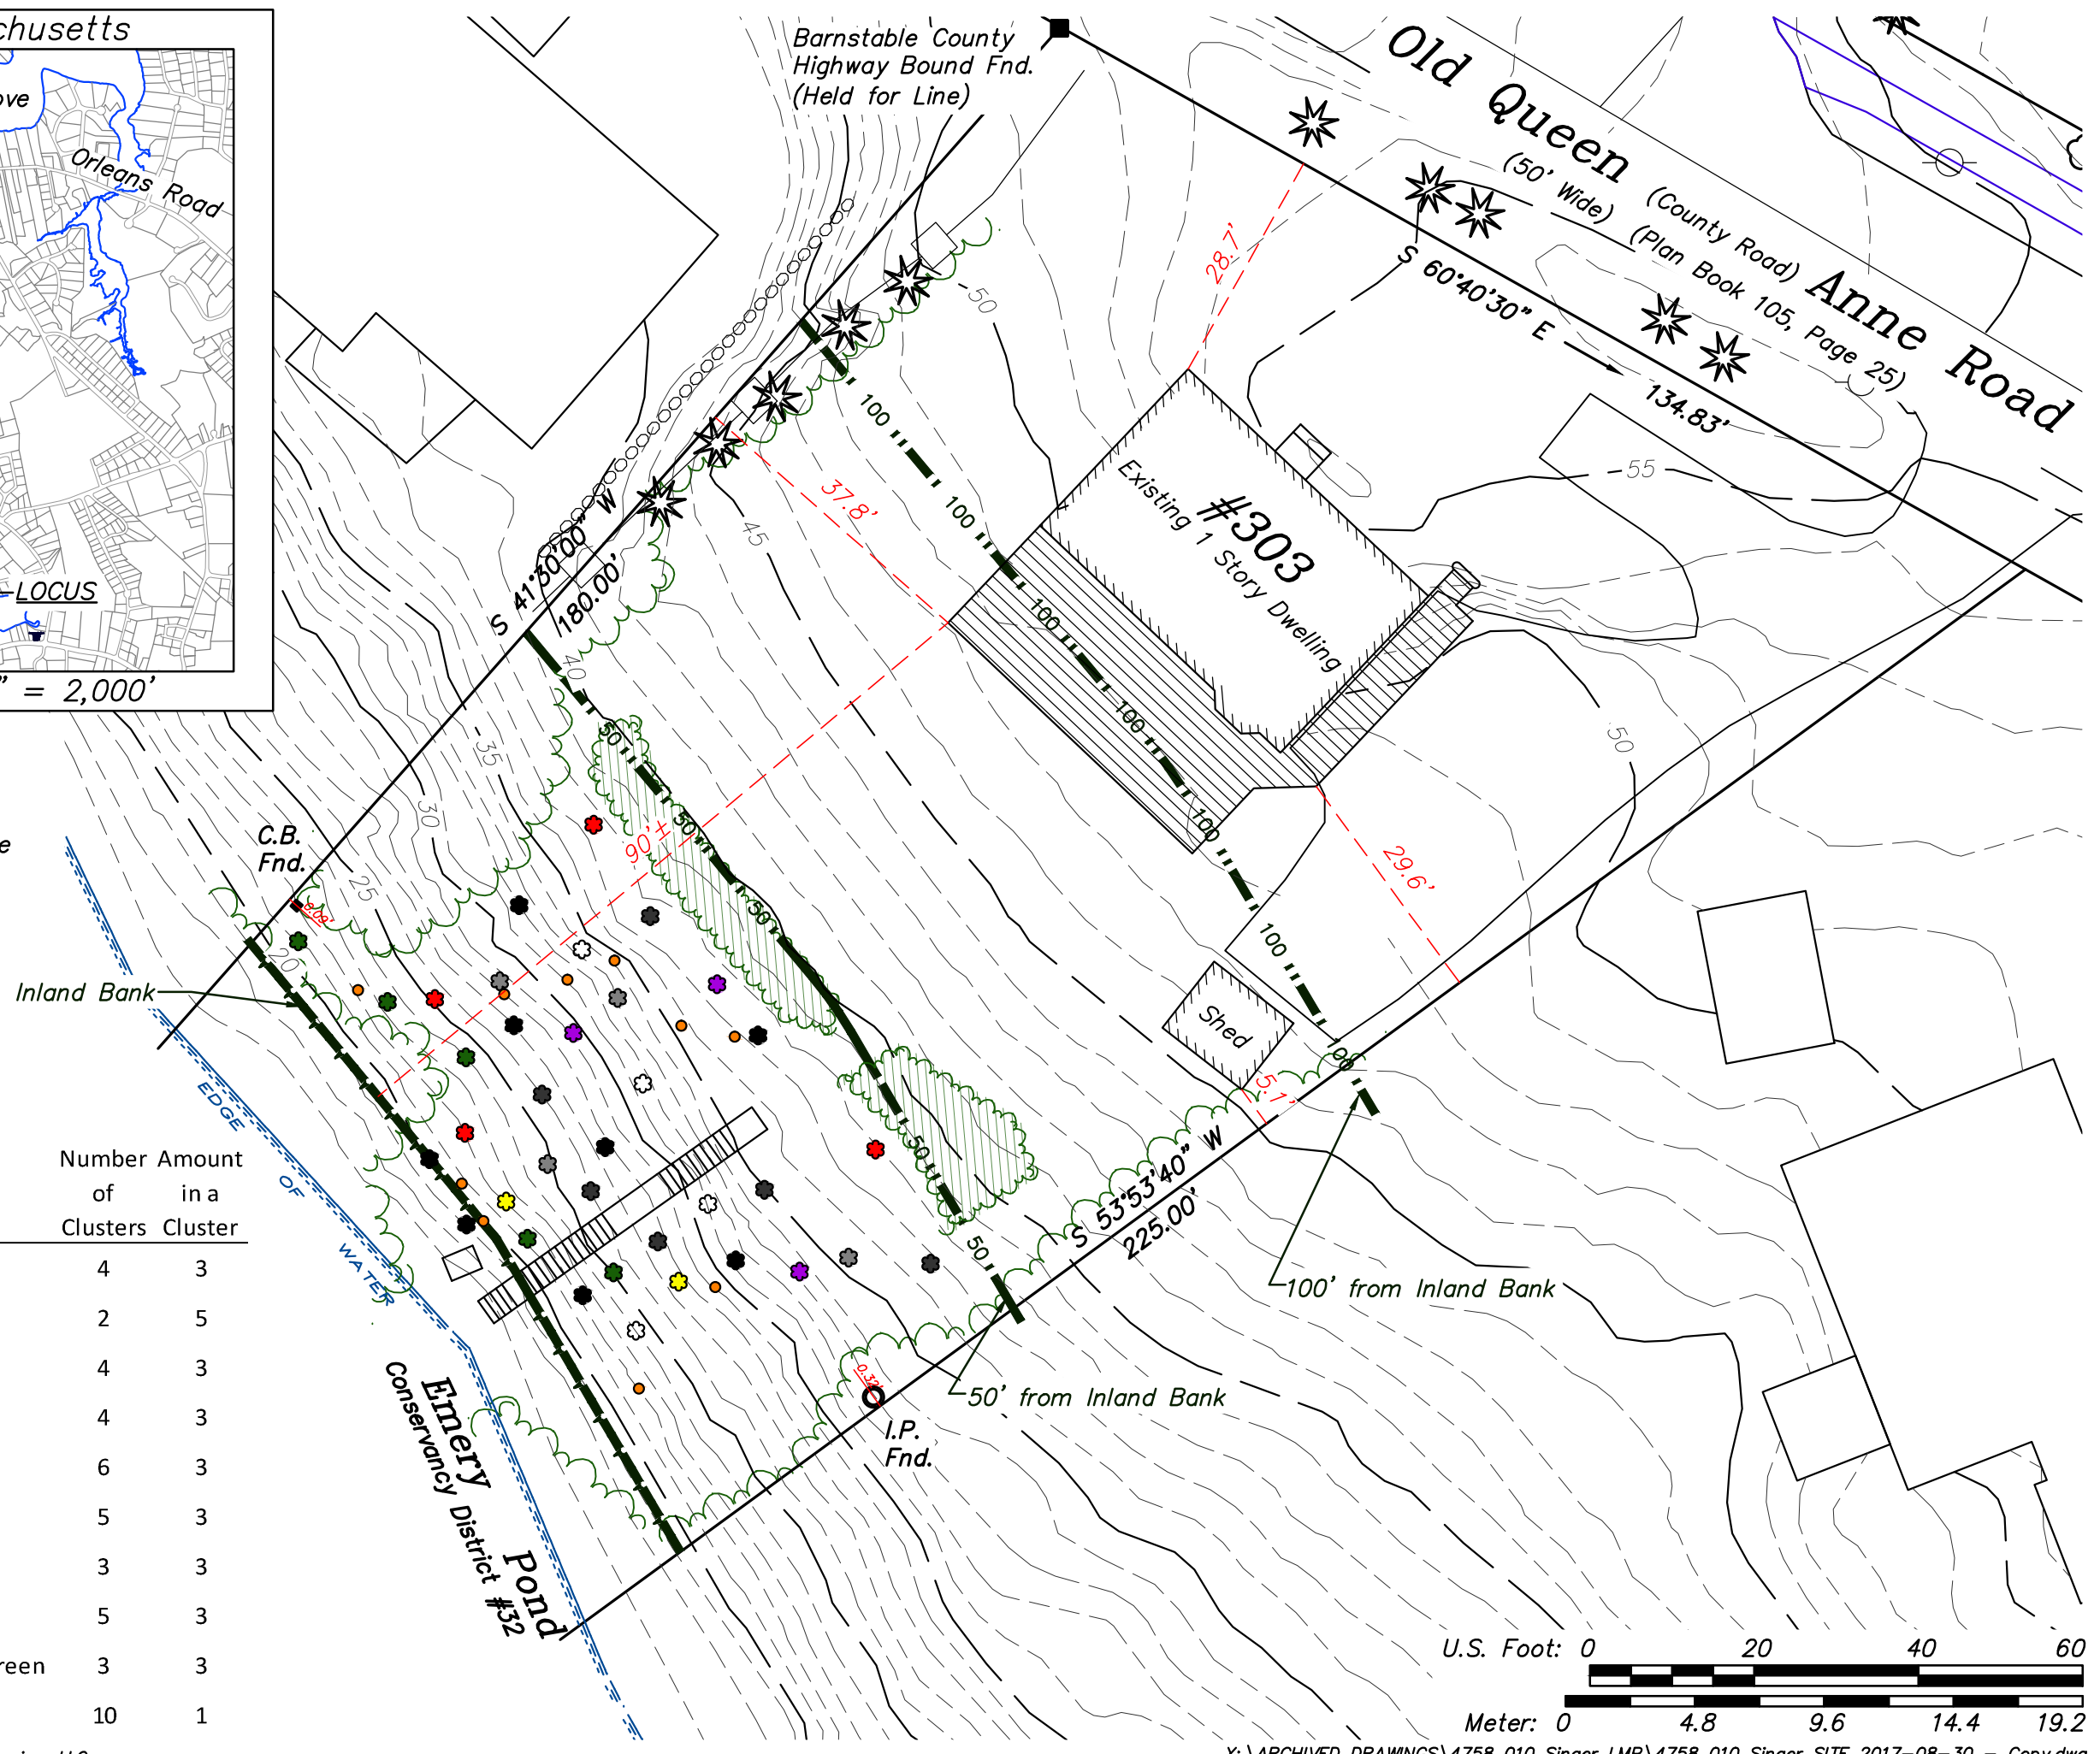

Parcel ID: 11G-36A-G27

**OWNER OF RECORD:**

Marcy Urban Singer, Trustee of the  
 Marcy Urban Singer Living Trust  
 Deed Book 30,497, Page 267  
 Plan Book 978, Page 75, Lot 27

Symbol	Plant	Color	Number of Clusters	Amount in a Cluster
	Serviceberry	Pink	4	3
	Tupelo	Yellow	2	5
	White Pine	White	4	3
	Red Maple	Red	4	3
	Arrowwood	Silver	6	3
	Bayberry	Green	5	3
	Red Chokeberry	Purple	3	3
	Highbush Blueberry	Blue	5	3
	Sweetgale	Neon Green	3	3
	Dead Stumps	Brown	10	1

**PREVIOUS PLAN**

303 Old Queen Anne Road, Chatham, Massachusetts

#	Description of Revision	Date

**MARCY SINGER**

**ELDRIDGE SURVEYING & ENGINEERING, LLC**  
 1038 Main Street, Chatham, MA 02633  
 (508) 945-3965; Fax: (508) 945-5885

Date: 08-30-2017  
 Scale: 1" = 20'  
 Project No.: C-4758-01.0

Sheet No.: 3 of 3